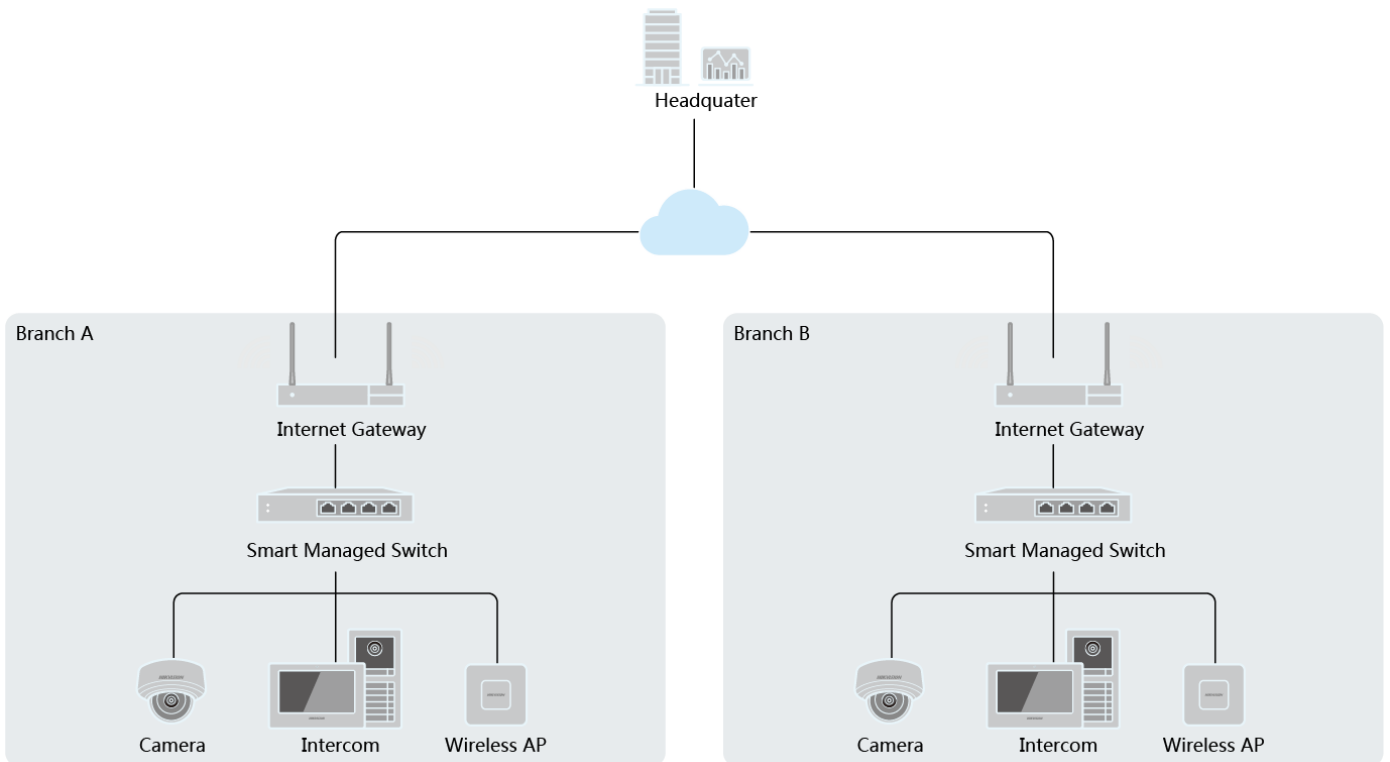

Visualized Topology Management

Network Health Monitor

Real-Time Alarm Push

Video Control and Preview

Key Feature

- 16 × 100 Mbps PoE RJ45 ports, 2 × gigabit combos.
- IEEE 802.3at/af standard for PoE ports.
- Network topology management, alarm push, network health monitor.
- 6 KV surge protection for PoE ports.
- AF/AT camera can reach up to 300 m in extend mode.

Physical Interface

Front panel:

Rear panel:

Dimension (unit: mm)

Typical Application

Distributed by

HIKVISION®

Headquarters