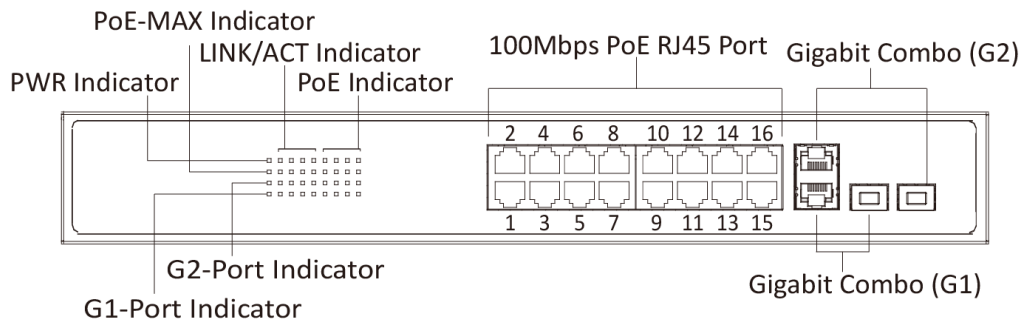

Physical Interface

Front panel: