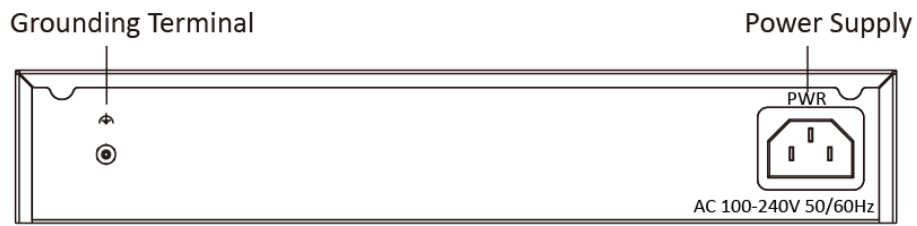

Rear panel: