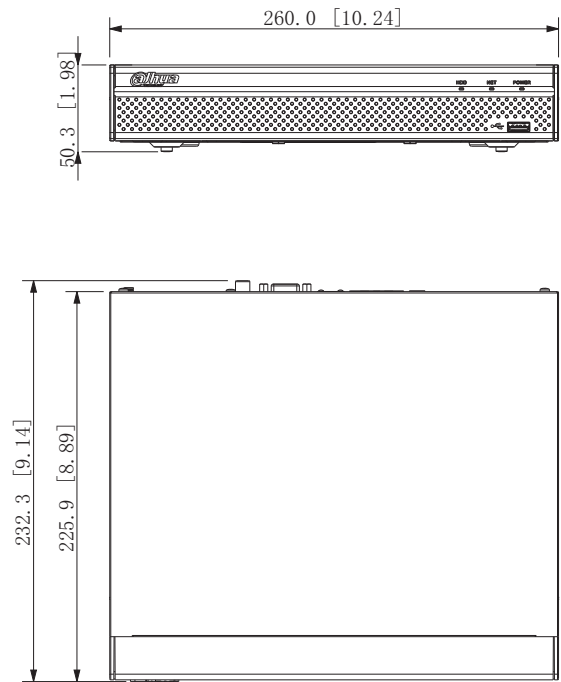

Port

Audio Input	1
Audio Output	1
HDD Interface	1 SATA port, up to 16 TB. The maximum HDD capacity varies with environment temperature
USB	1 front USB 2.0 port, 1 rear USB 2.0 port
HDMI	1
VGA	1
Network Port	1 × RJ-45, 10/100 Mbps self-adaptive Ethernet port
PoE Port	4 × PoE ports, 10/100 Mbps

General

Power Supply	48/53 VDC, 1.25/1.13 A
Power Consumption	Total output of NVR is ≤ 10 W (without HDD) Total output power of PoE is 36 W, the maximum output power of a single port is 25.5 W
Net Weight	0.85 kg (1.87 lb)
Gross Weight	1.75 kg (3.86 lb)
Product Dimensions	260 mm × 232.7 mm × 47.6 mm (10.24" × 9.16" × 1.87") (W × L × H)
Packaging Dimensions	117 mm × 373 mm × 307 mm (4.61" × 14.69" × 12.09") (W × L × H)
Operating Temperature	-10 °C to +55 °C (14 °F to +131 °F)
Operating Humidity	10%–93% (RH)
Installation	Rack or desktop

Certifications

CE: EN62368-1; EN55032; EN55024; EN55035; EN61000-3-2; EN61000-3-3; EN50130-4
FCC: Part 15 Subpart B

Dimensions (mm[inch])

Panels

- | | | | |
|---|--------------------------|---|-------------------------|
| 1 | AUDIO OUT, RCA Connector | 2 | Power Input |
| 3 | PoE Ports | 4 | Network Port |
| 5 | VGA Port | 6 | AUDIO IN, RCA Connector |
| 7 | HDMI Port | 8 | USB Port |
| 9 | Ground | | |