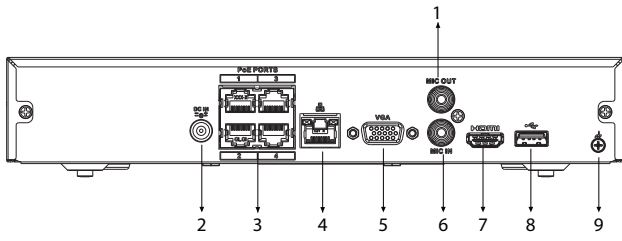

Port

Audio Input	1
Audio Output	1
HDD Interface	1 SATA port, up to 16 TB. The maximum HDD capacity varies with environment temperature
USB	1 front USB 2.0 port, 1 rear USB 2.0 port
HDMI	1
VGA	1
Network Port	1 × RJ-45, 10/100 Mbps self-adaptive Ethernet port
PoE Port	4 × PoE ports, 10/100 Mbps

General

Power Supply	48/53 VDC, 1.25/1.13 A
Power Consumption	Total output of NVR is ≤ 10 W (without HDD) Total output power of PoE is 36 W, the maximum output power of a single port is 25.5 W
Net Weight	0.85 kg (1.87 lb)
Gross Weight	1.75 kg (3.86 lb)
Product Dimensions	260 mm × 232.7 mm × 47.6 mm (10.24" × 9.16" × 1.87") (W × L × H)
Packaging Dimensions	117 mm × 373 mm × 307 mm (4.61" × 14.69" × 12.09") (W × L × H)
Operating Temperature	-10 °C to +55 °C (14 °F to +131 °F)
Operating Humidity	10%–93% (RH)
Installation	Rack or desktop

Certifications

CE: EN62368-1; EN55032; EN55024; EN55035; EN61000-3-2; EN61000-3-3; EN50130-4
FCC: Part 15 Subpart B

Dimensions (mm[inch])

Panels

- | | | | |
|---|--------------------------|---|-------------------------|
| 1 | AUDIO OUT, RCA Connector | 2 | Power Input |
| 3 | PoE Ports | 4 | Network Port |
| 5 | VGA Port | 6 | AUDIO IN, RCA Connector |
| 7 | HDMI Port | 8 | USB Port |
| 9 | Ground | | |