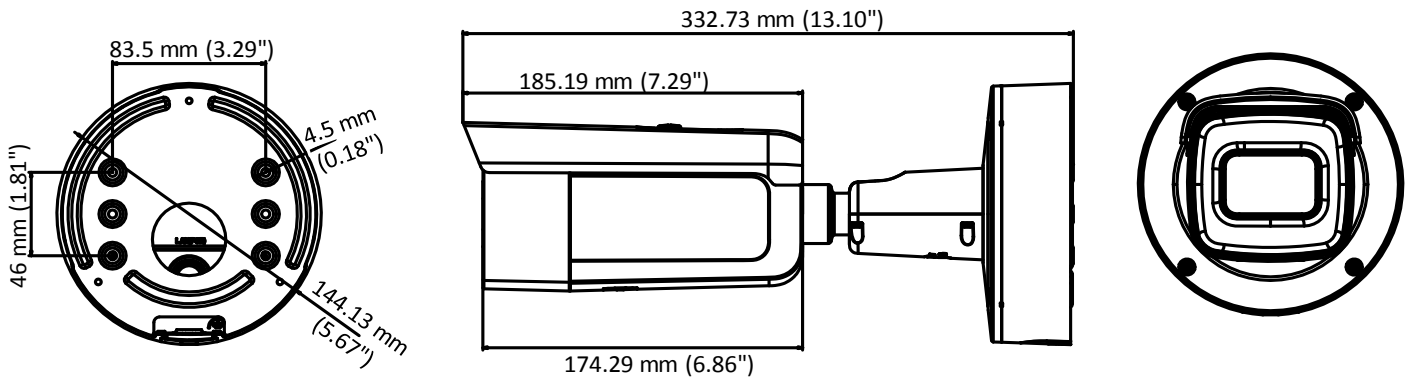

Dimensions

Accessories