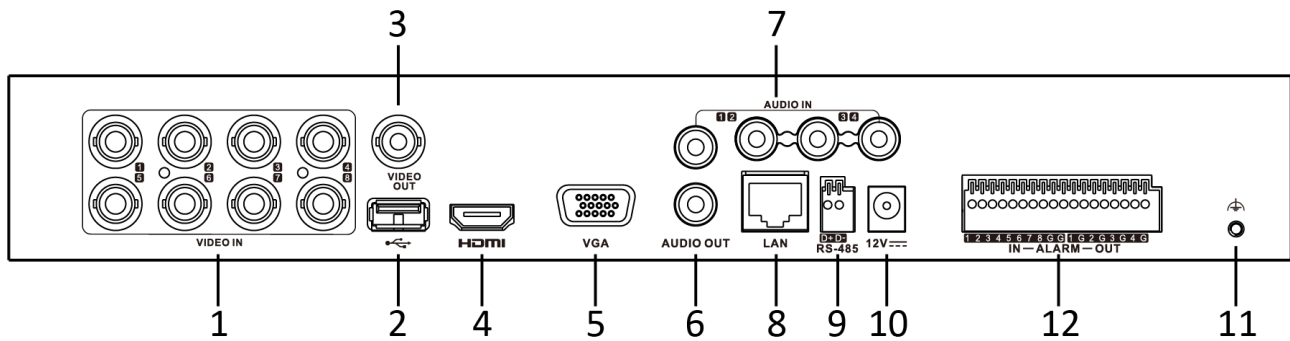

Physical Interface