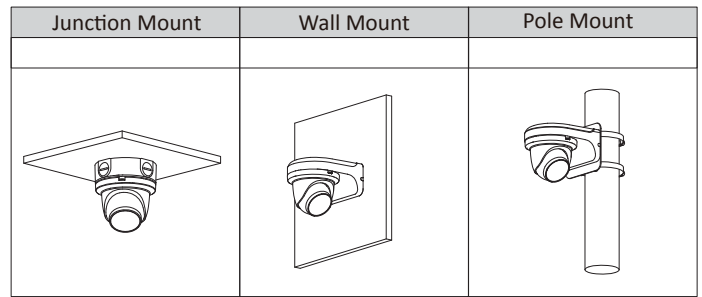

Ingress Protection	IP67
Structure	
Casing	Metal
Dimensions	99.1 mm × Φ121.9 mm (3.9" × Φ4.8")
Net Weight	480 g (1.05 lb)
Gross Weight	660 g (1.45 lb)

Dimensions (mm[inch])