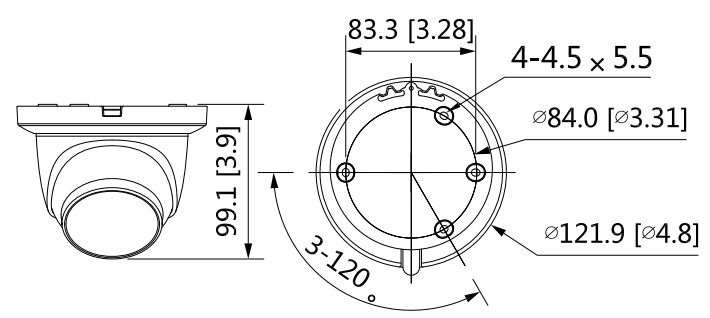

Accessories

Optional: